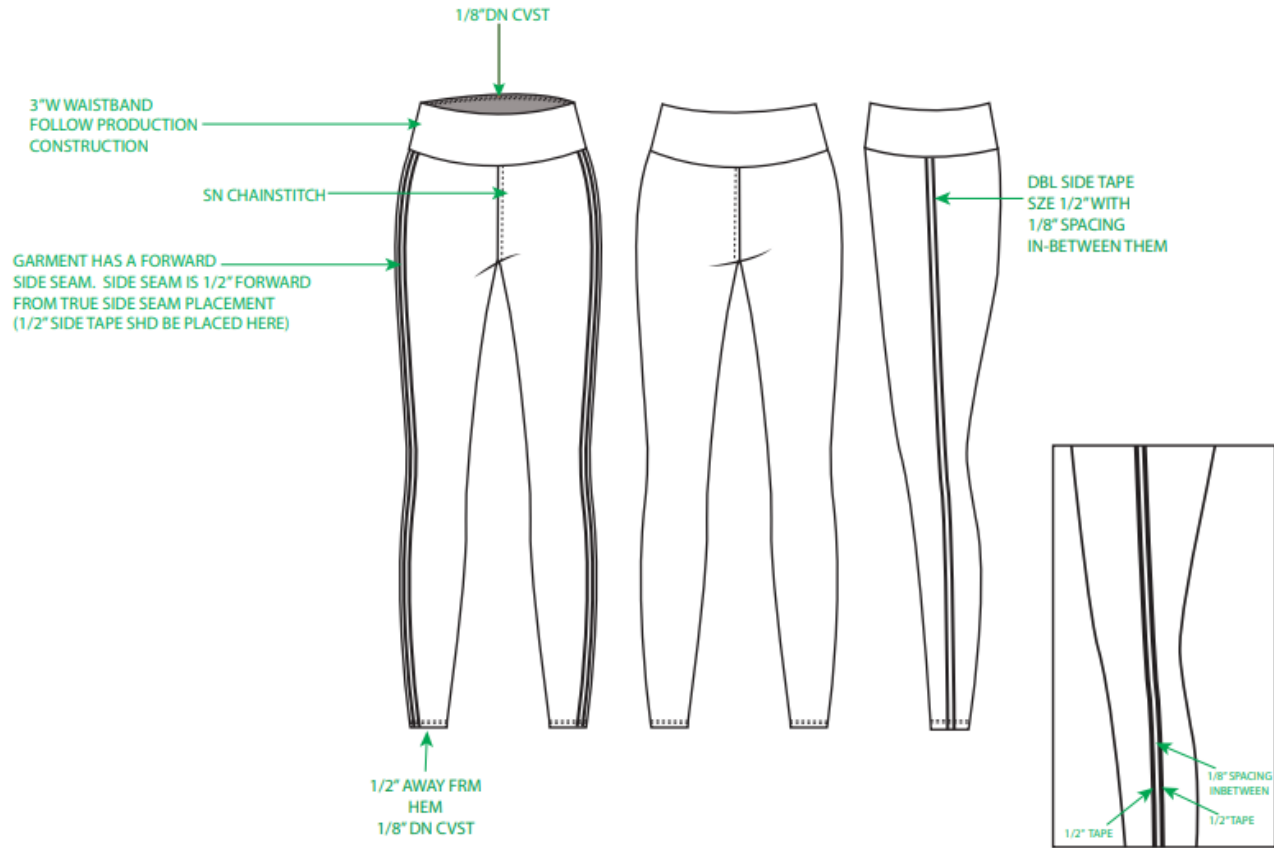

Technical Sketch

Comment:

This document and its contents are confidential and proprietary to **CLASSIC FASHION**. Unauthorized use or reproduction is strictly prohibited. Protected under international copyright laws. For internal use only

Created by- Tech pack Genius