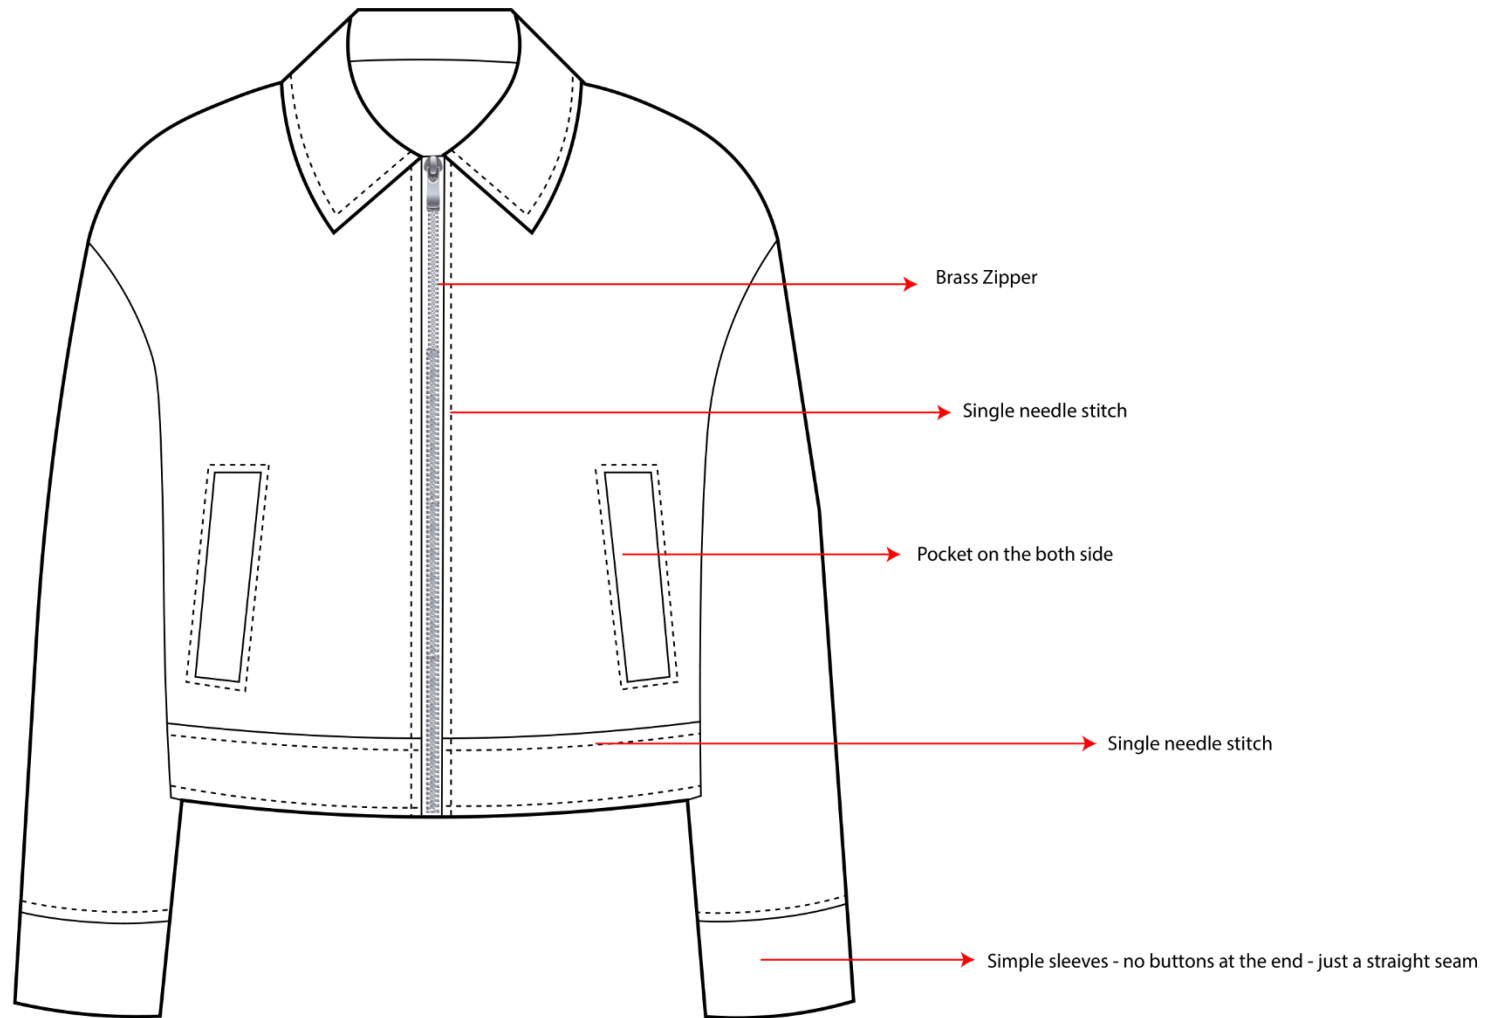

Technical Sketch

This document and its contents are confidential and proprietary to HIDAYAT INTERNATIONAL. Unauthorized use or reproduction is strictly prohibited. Protected under international copyright laws. For internal use only