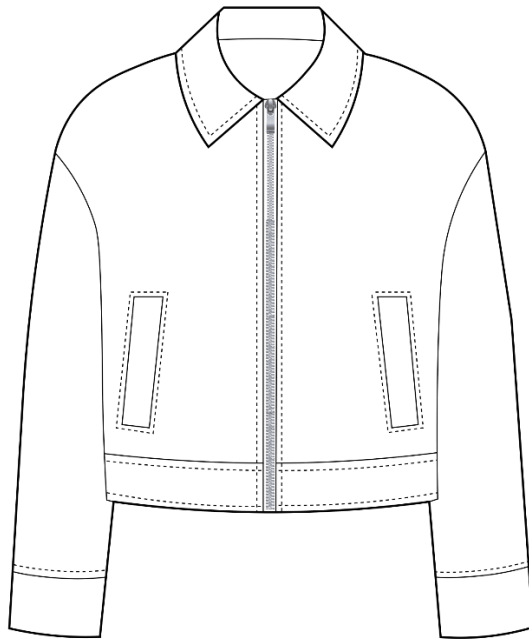

HIDAYAT INTERNATIONAL

Product: Men's Boxy/Faded Leather Jacket	Style Description: 2 Pkt, with brass zipper, simple sleeves
Style: 2 Pkt, with brass zipper, straight facing lining	Created date: 29 August 2024
Brand: Hidayat International	Designer:
Season:	Production date:
Color:	Ex- shipment date:
Quantity:	Shipment date:
Fit: Classic	Vendor:
Number of labels: 02	Sample size: