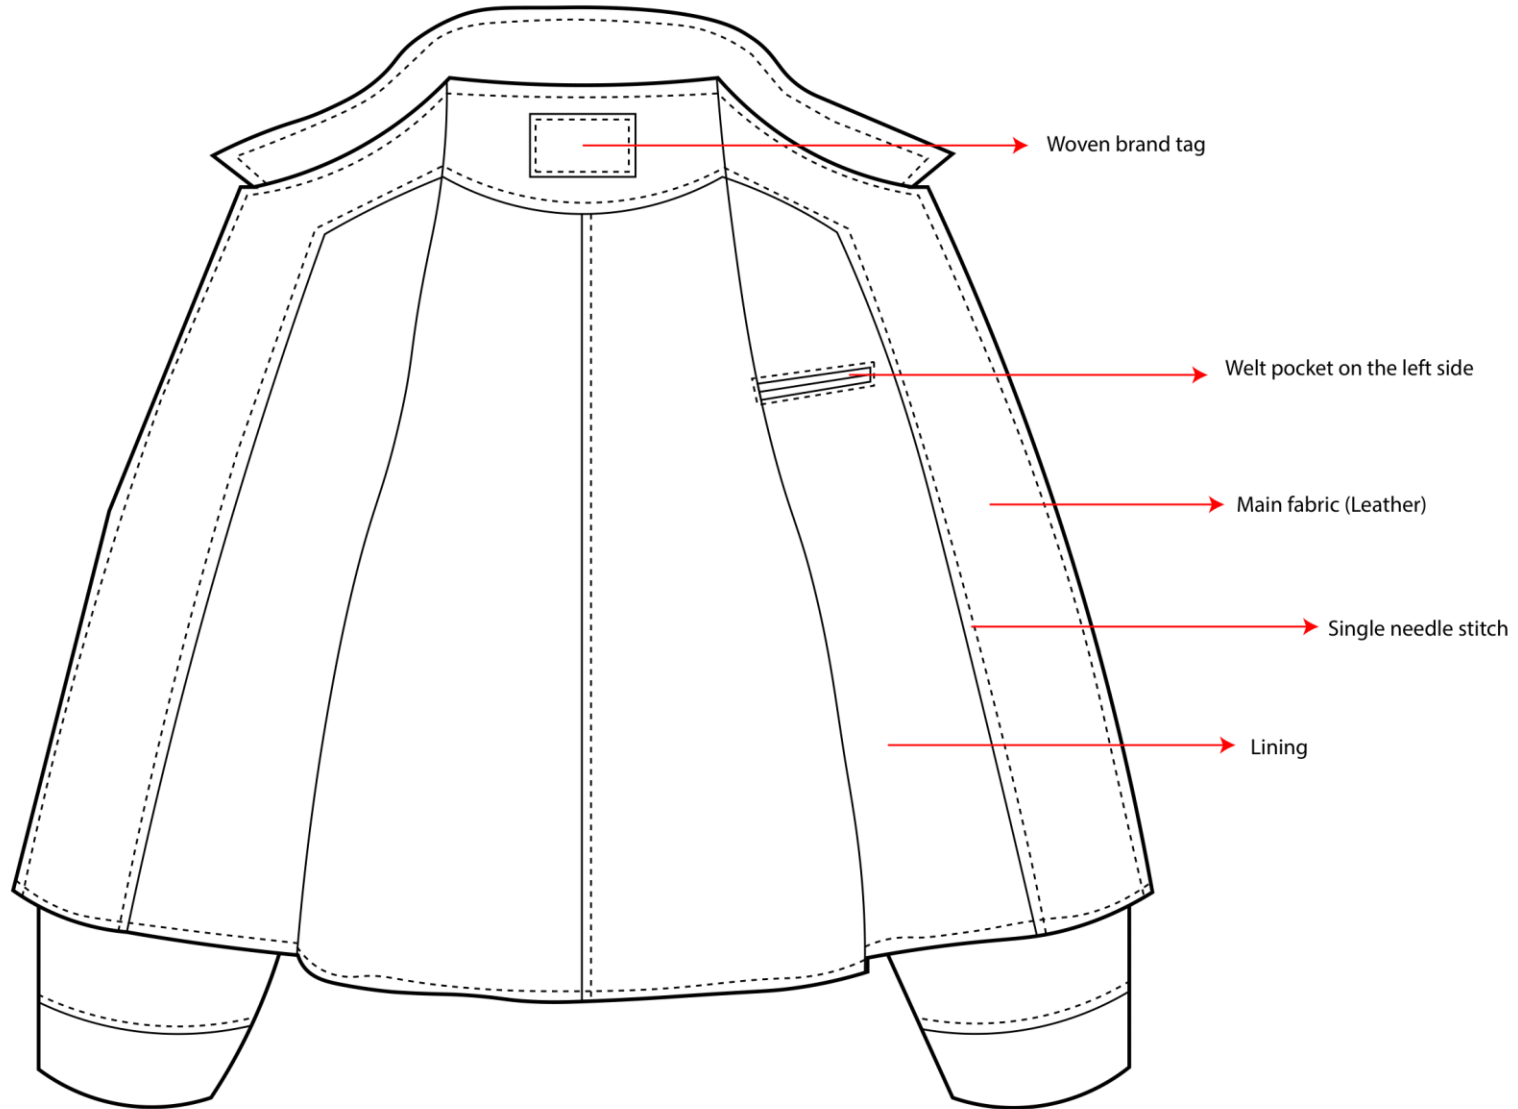

This document and its contents are confidential and proprietary to HIDAYAT INTERNATIONAL. Unauthorized use or reproduction is strictly prohibited. Protected under international copyright laws. For internal use only

Measurement Chart (in cm)

Sl no.	Name	+Tol.	-Tol	XS	S	M	L	XL
01	Chest			51.25	53.25	55.25	57.25	59.25
02	Front Length			61.5	62.5	63.5	64.5	65.5
03	Sleeve Length			58.5	59	59.5	60	60.5
04	Bottom			47.25	49.25	51.25	53.25	55.25
05	Centre Back Length			60	61	62	63	64
06	Shoulder to Shoulder			45.37	46.62	47.87	49.12	50.37
07	Sleeves Bottom			12.5	13	13.5	14	14.5
08								
09								
10								
11								
12								
13								
14								
15								
16								

This document and its contents are confidential and proprietary to HIDAYAT INTERNATIONAL. Unauthorized use or reproduction is strictly prohibited. Protected under international copyright laws. For internal use only