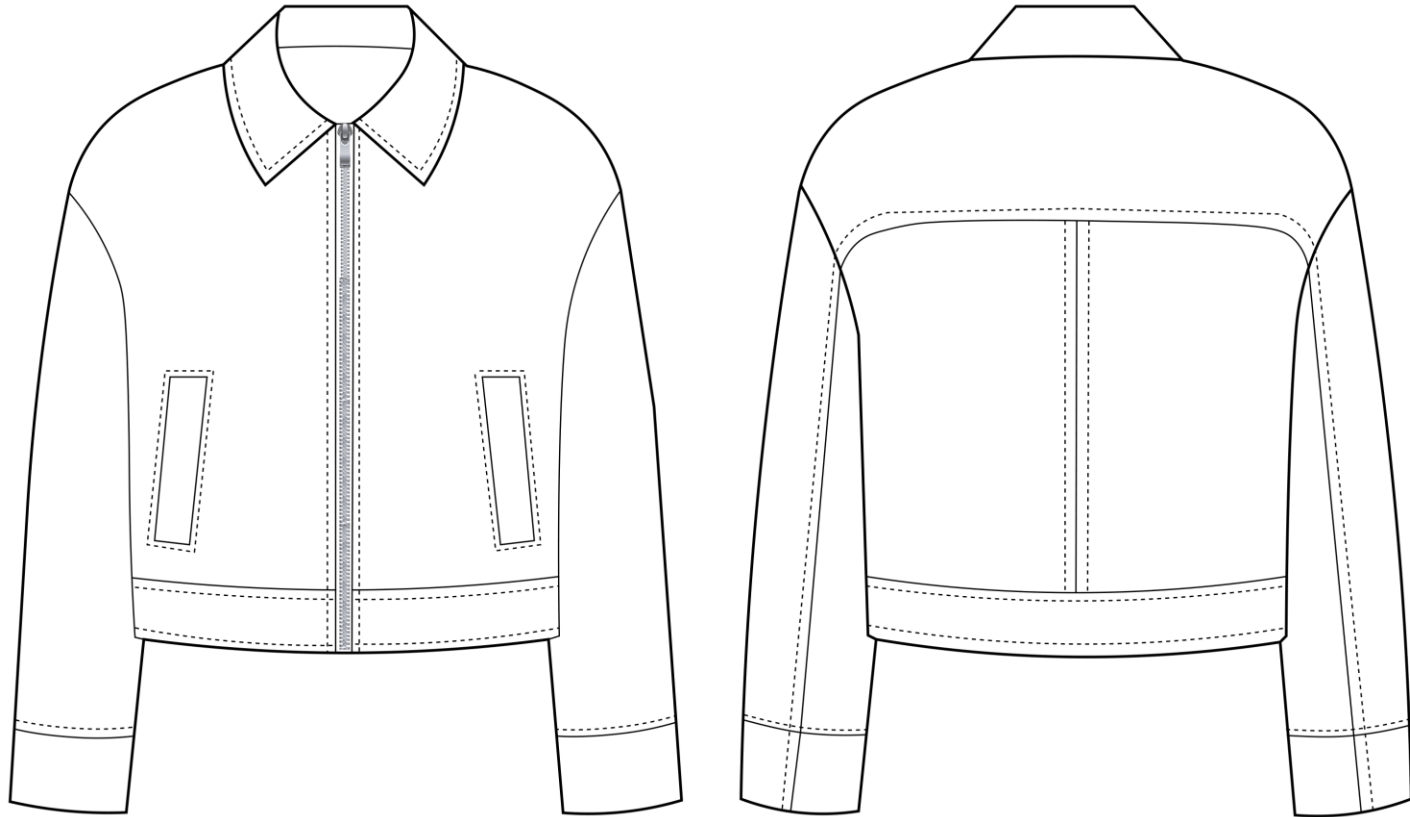

This document and its contents are confidential and proprietary to HIDAYAT INTERNATIONAL. Unauthorized use or reproduction is strictly prohibited. Protected under international copyright laws. For internal use only